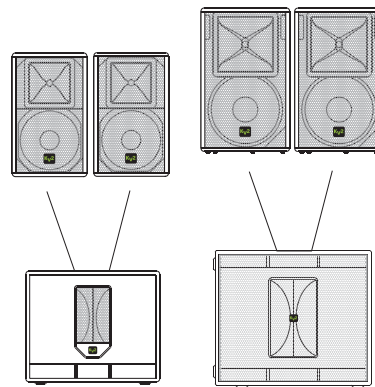

# EX applications

EX 6, EX 10 and EX 12 as a full range solution for speech or music playback

EX 2.2 or EX 2.5 as a standalone subwoofer solution alongside other passive, active or active driven speakers

One EX 10 or EX 12 with a single EX 2.2 or EX 2.5

Two EX 10's or EX 12's with one EX 2.2 or EX 2.5

4 EX 6's with an EX 2.2

8 EX 6's with an EX 2.5